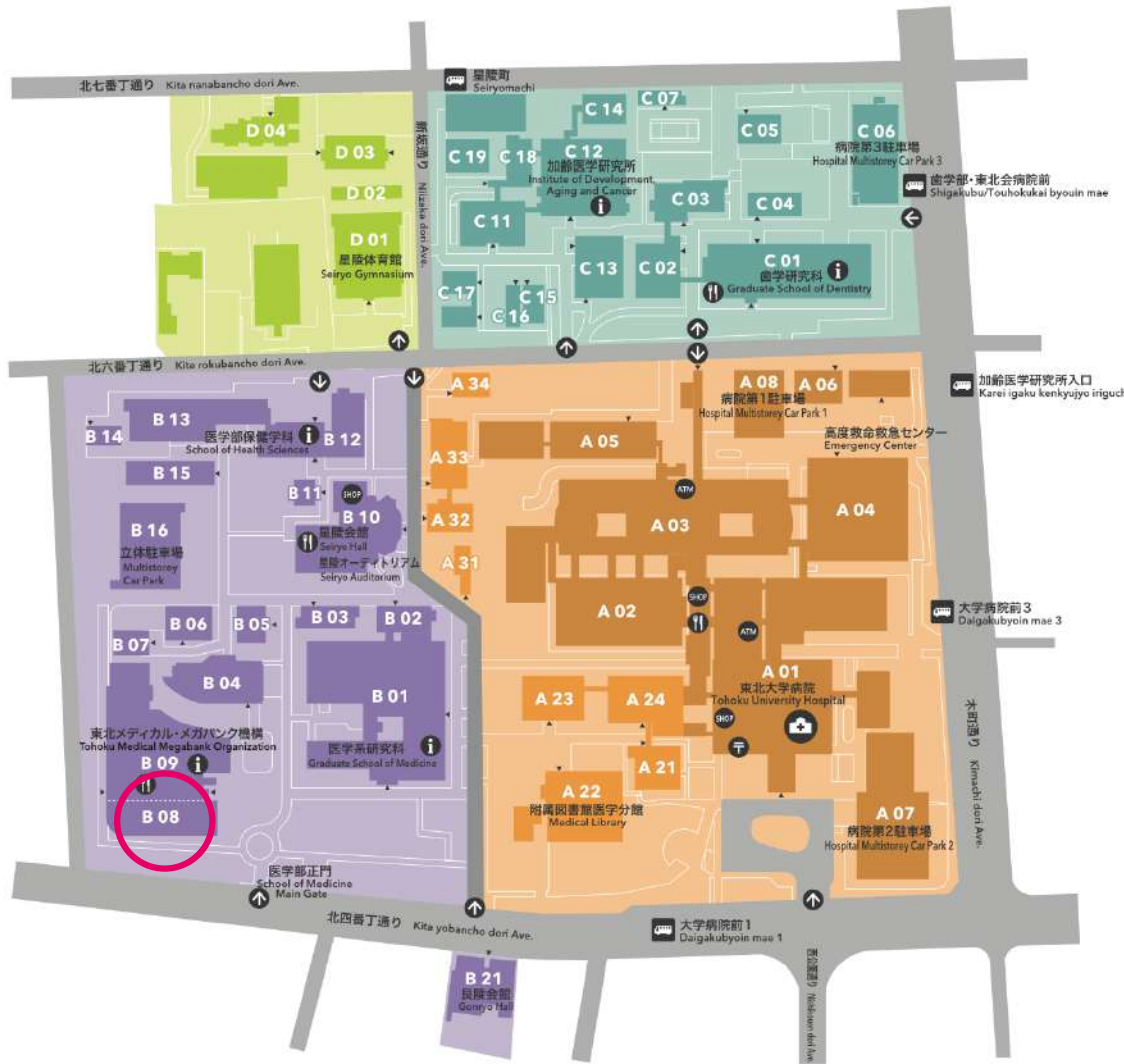

東北大学 星陵キャンパス

TOHOKU UNIVERSITY Seiryō Campus

- D 01 星陵体育館
Seiryō Gymnasium
- D 02 弓道場
Japanese Archery House
- D 03 星陵学生サークル棟A
Seiryō Club House A
- D 04 看護師宿舎
Dormitory for Nurse

- C 01 歯学臨床研究棟(C棟)
Building for Clinical Dental Science (Building C)
- C 02 歯学基礎研究棟(A棟)
Building for Basic Dental Science (Building A)
- C 03 歯学実習講義棟(B棟)
Building for Dental Education and Training (Building B)
- C 04 歯学先端教育支援棟(D棟)
Building for Dental Advanced Education Support (Building D)
- C 05 星陵レジデンス
Seiryō Residence
- C 06 病院第3駐車場
Hospital Multistorey Car Park 3
- C 07 星陵学生サークル棟B
Seiryō Club House B